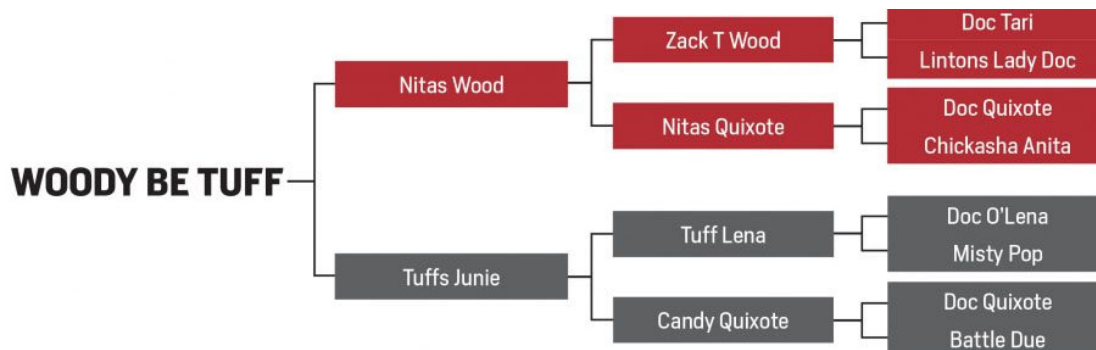

Email: lhoskins@centerranch.com

PEDIGREE

Black Type PEDIGREE

WOODY BE TUFF (Nitas Wood), \$351,063. 2004 NCHA Futurity 3YO OP & NP semifinalist; 2005 Chisholm Trail Aged Event 4YO OP & NP Champion; 2005 Central Okla Aged Event 4YO OP Champion; 2005 Memphis Futurity Futurity 4YO OP & NP finalist; 2005 Augusta Futurity Futurity 4YO OP finalist; 2005 Brazos Bash 4YO NP finalist; 2006 NCHA World Championship Finals Novice World Champion; 2006 Music City Futurity Futurity 5 & 6YO OP Reserve Champion; 2006 Cotton Stakes Derby 5 & 6YO NP Reserve Champion; 2006 Bonanza Cutting 5 & 6YO NP Co-Reserve Champion; 2006 NCHA Super Stakes 5 & 6YO NP finalist; 2007 Augusta Futurity Futurity 5 & 6YO OP Champion; 2007 Cotton Stakes Derby 5 & 6YO OP Champion; 2007 South Point Winter Championship 5 & 6YO NP Champion; 2007 West Texas Futurity 5 & 6YO OP Champion; 2007 South Point Futurity 5 & 6YO NP Reserve Champion & 3rd OP; 2007 Music City Futurity 5 & 6YO NP Reserve Champion; 2007 NCHA Super Stakes 5 & 6YO OP & NP finalist. Sire of offspring with earnings in excess of \$2,000,000. Some of his top offspring include: